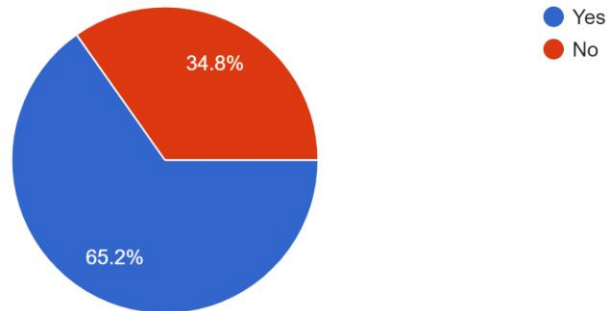

Principal : Dr. (Smt.) Uma Rele

How do you find the course content of your Programme (mark on the scale from Poor to Excellent)

23 responses

Would you like to have more electives in Classical Dance ?

23 responses