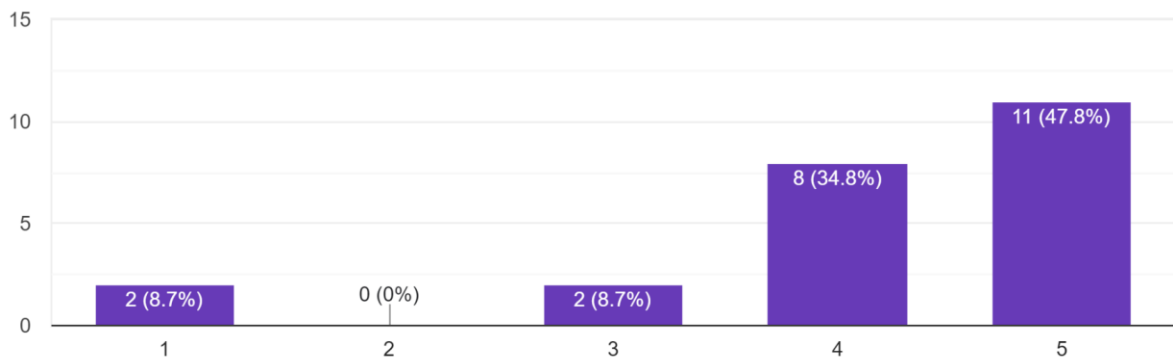

Tel : 022-2620 6326
Fax : 022-2624 5008
Email : nnkm1973@gmail.com

विना तु नृत्य शास्त्रेण चित्रसूत्रम् सुदुर्विदम्

Nalanda Dance Research Centre's Nalanda Nritya Kala Mahavidyalaya

Plot A-7 / 1, N.S.Road No.10, J.V.P.D. Scheme, Vile Parle (West), Mumbai, Maharashtra 400049, India

Chairman : Dr. Narendra Jadhav

Education Director : Dr. (Smt.) Kanak Rele

Principal : Dr. (Smt.) Uma Rele

How effectively the Value and Ethics are taught and learnt through your curriculum? (Mark on linear scale from poor to Excellent)

23 responses