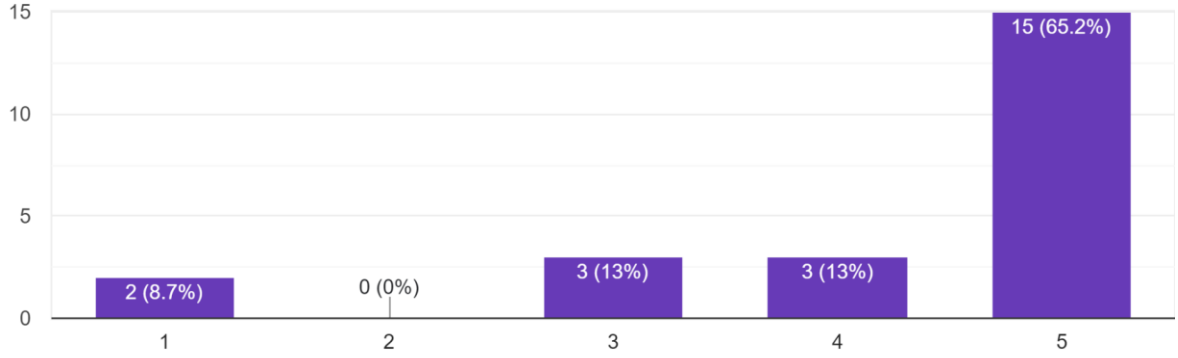

Tel : 022-2620 6326
Fax : 022-2624 5008
Email : nnkm1973@gmail.com

विना तु नृत्य शास्त्रेण चित्रसूत्रम् सुदुर्विदम्

Nalanda Dance Research Centre's nalanda nritya kala mahavidyalaya

Plot A-7 / 1, N.S.Road No.10, J.V.P.D. Scheme, Vile Parle (West), Mumbai, Maharashtra 400049, India

Chairman : Dr. Narendra Jadhav

Education Director : Dr. (Smt.) Kanak Rele

Principal : Dr. (Smt.) Uma Rele

How do you find the course content of your Programme (mark on the scale from Poor to Excellent)

23 responses